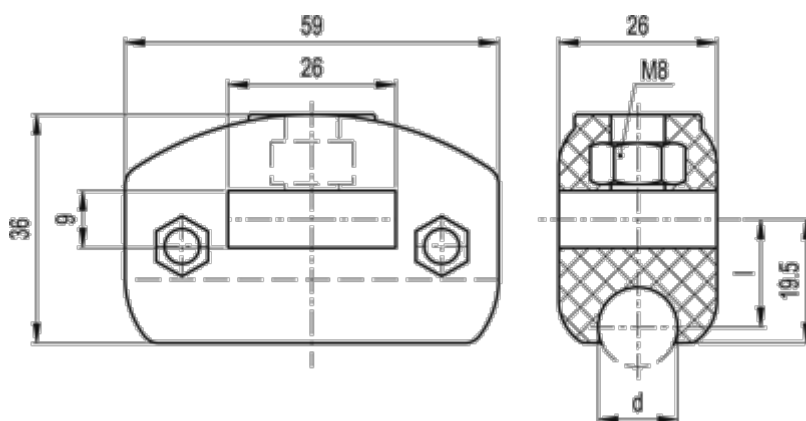

Data Sheet

Article number: 2310419749
Description: E+G Guide rail clamp
MPG-C-8

Measures

d	= 8
l	= 16
Weight (g)	= 44